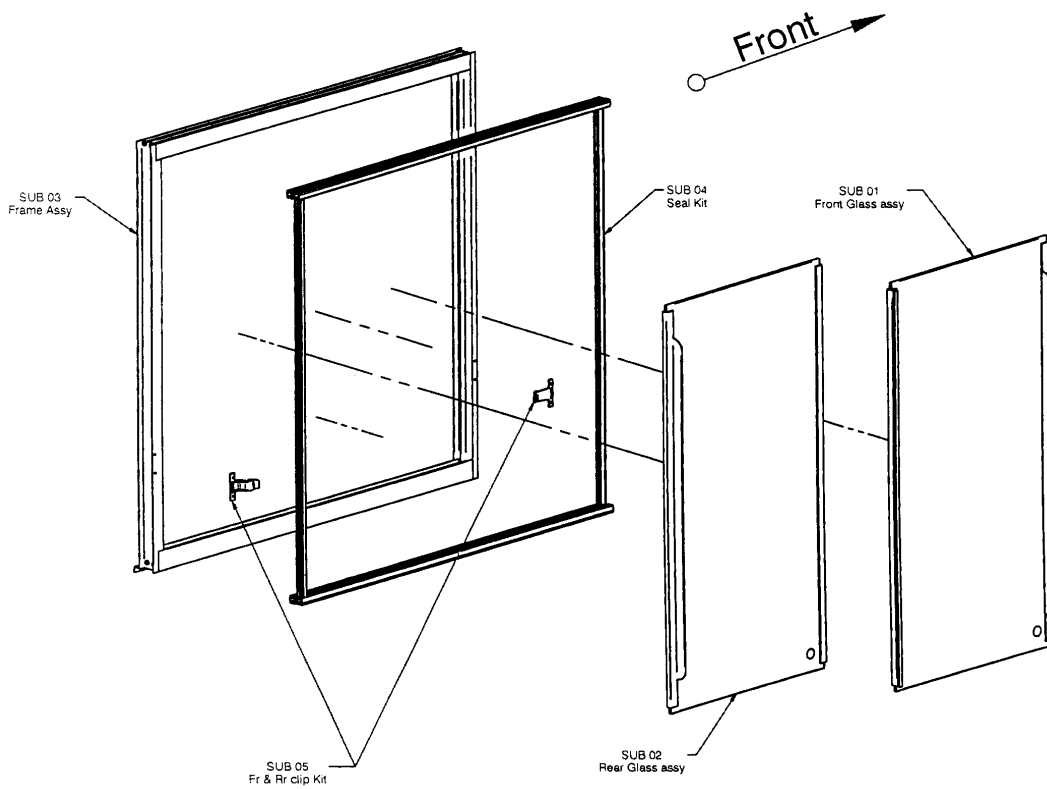

Driver's Window, SpectAL Sash